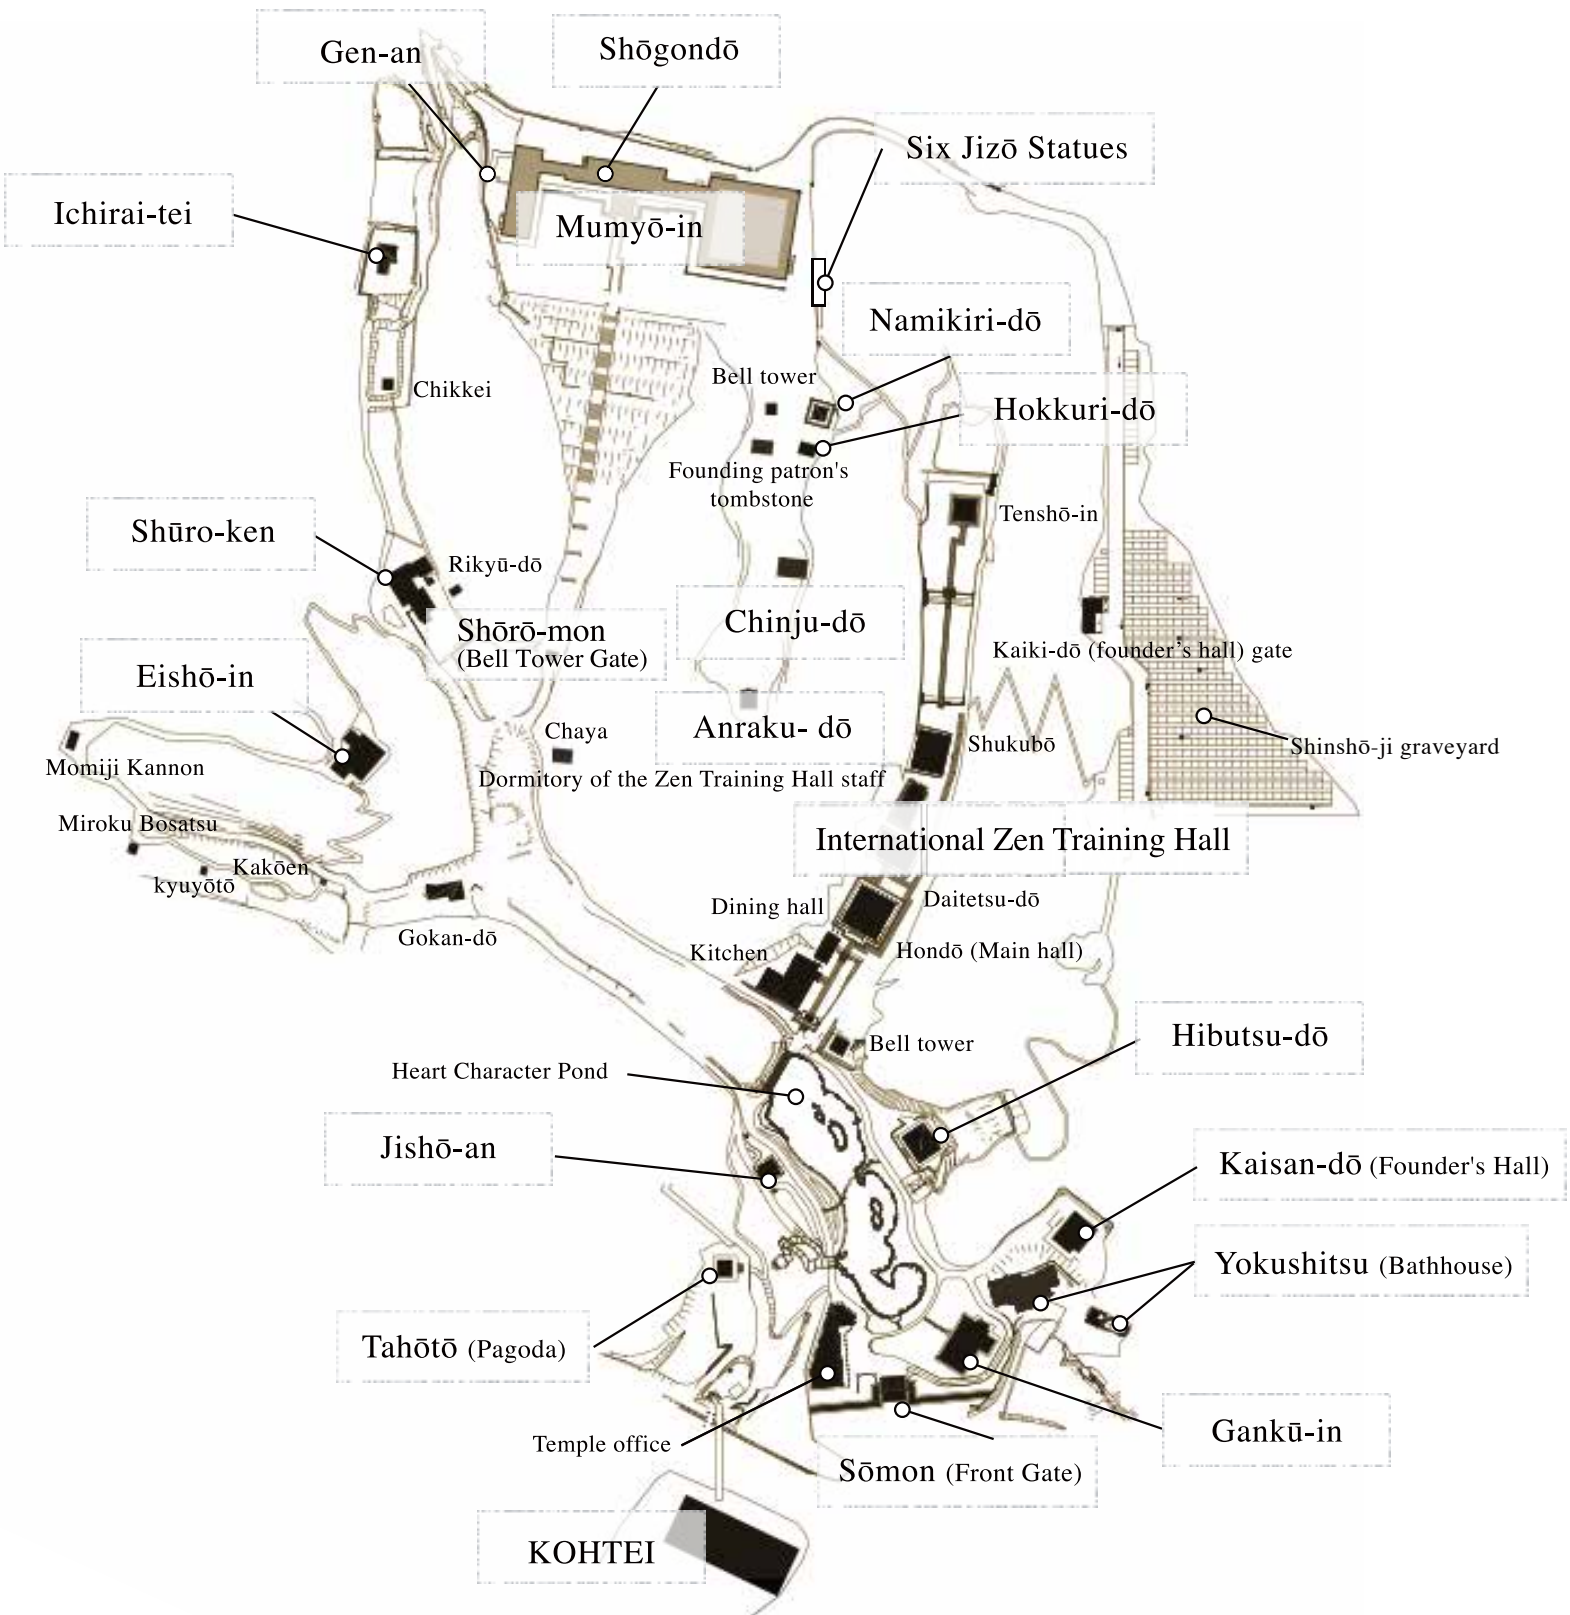

# Shinshō Zen Temple grounds map

---

## Shinshō Zen Temple (Rinzai sect Kennin-ji school)

91, Kamisanna, Numakuma-chō, Fukuyama-shi, Hiroshima-ken 720-0401 Japan

TEL 084 (988) 1111

---